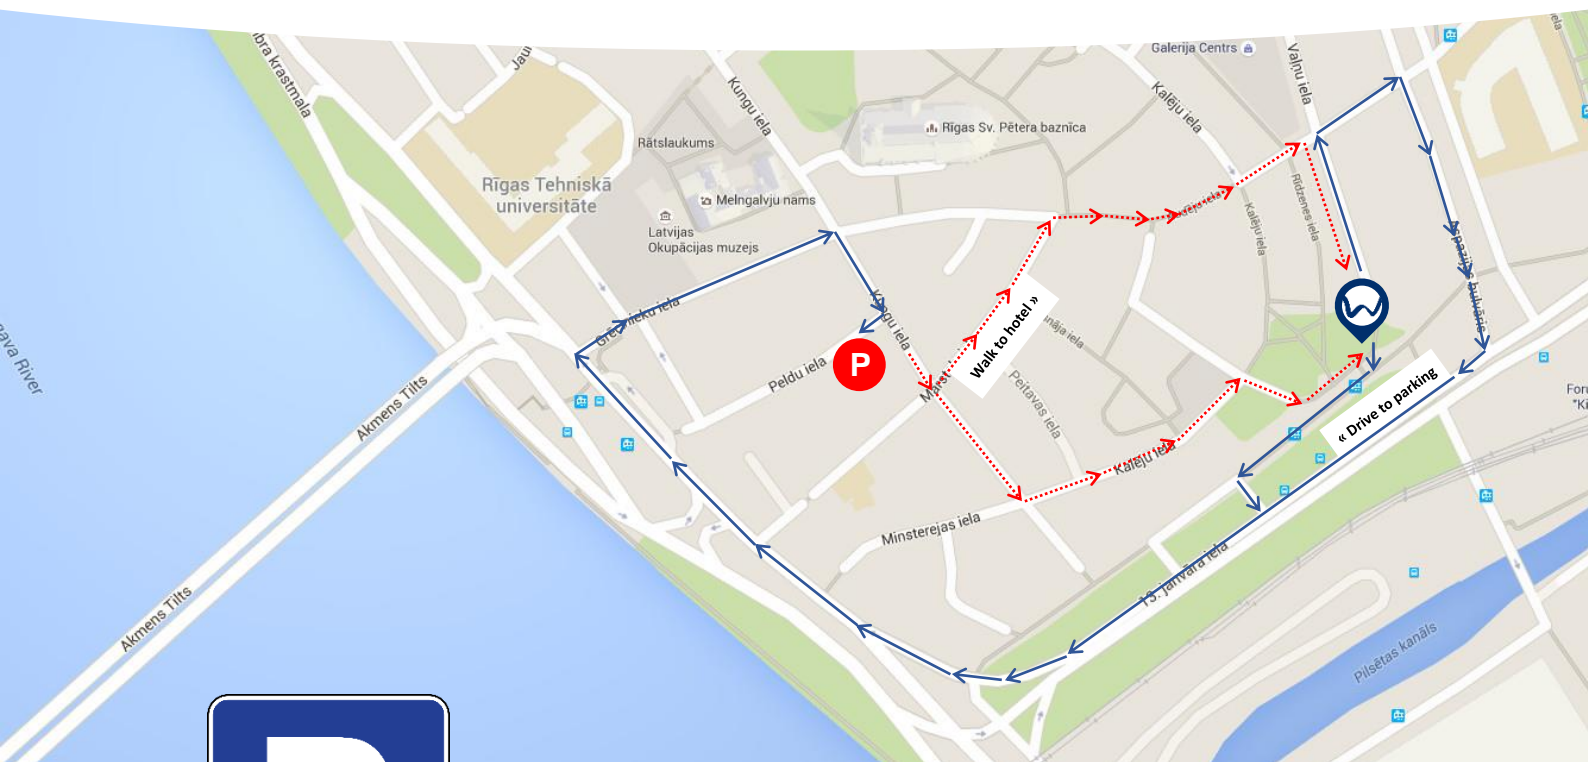

Wellton

Riga Hotel & SPA

— ★★★★★ —
SUPERIOR

Parking options

RIGA OLD TOWN

[Kungu iela 19, Riga](#)

Approx. 6 min walk. **GPS:** 56°56'46.6"N 24°06'30.2"E

1 day / **15 €**

Important!

Please be informed that the parking fee is for the period from 14:00 arrival day till 14:00 next day.
For the hours outside this period, payment should be done directly at the parking place.
Hourly charge is EUR 3.00