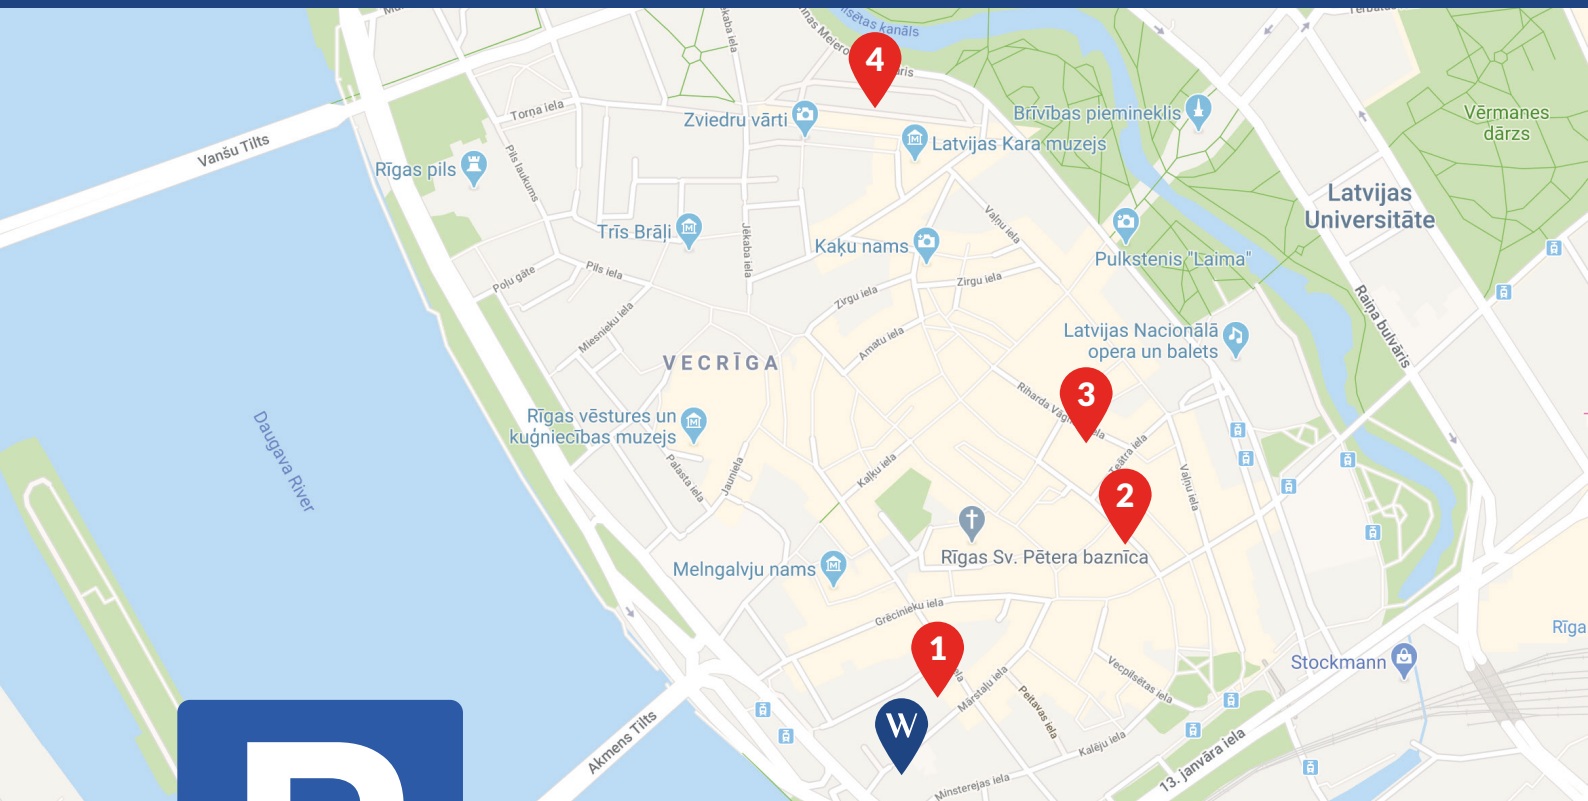

Wellton

Riverside SPA Hotel

11. Novembra krastmala 33, Riga, LV-1050, Latvia

Parking options

RIGA OLD TOWN

1 Kungu iela 19, Riga
± 2 min. 1 Day/15 €

3 Riharda Vāgnera iela 9
± 8 min. 1 Day/15 €

2 Audeju iela 12, Riga
± 5 min. 1 Day/15 €

4 Jēkaba Kazarmas
Z. A. Meierovica bulv. 8
± 15 min. 1 Day/15 €

Important!

Please be informed that the parking fee is for the period from 14:00 arrival day till 14:00 next day.

For the hours outside this period, payment should be done directly at the parking place. Hourly charge is € 3.00